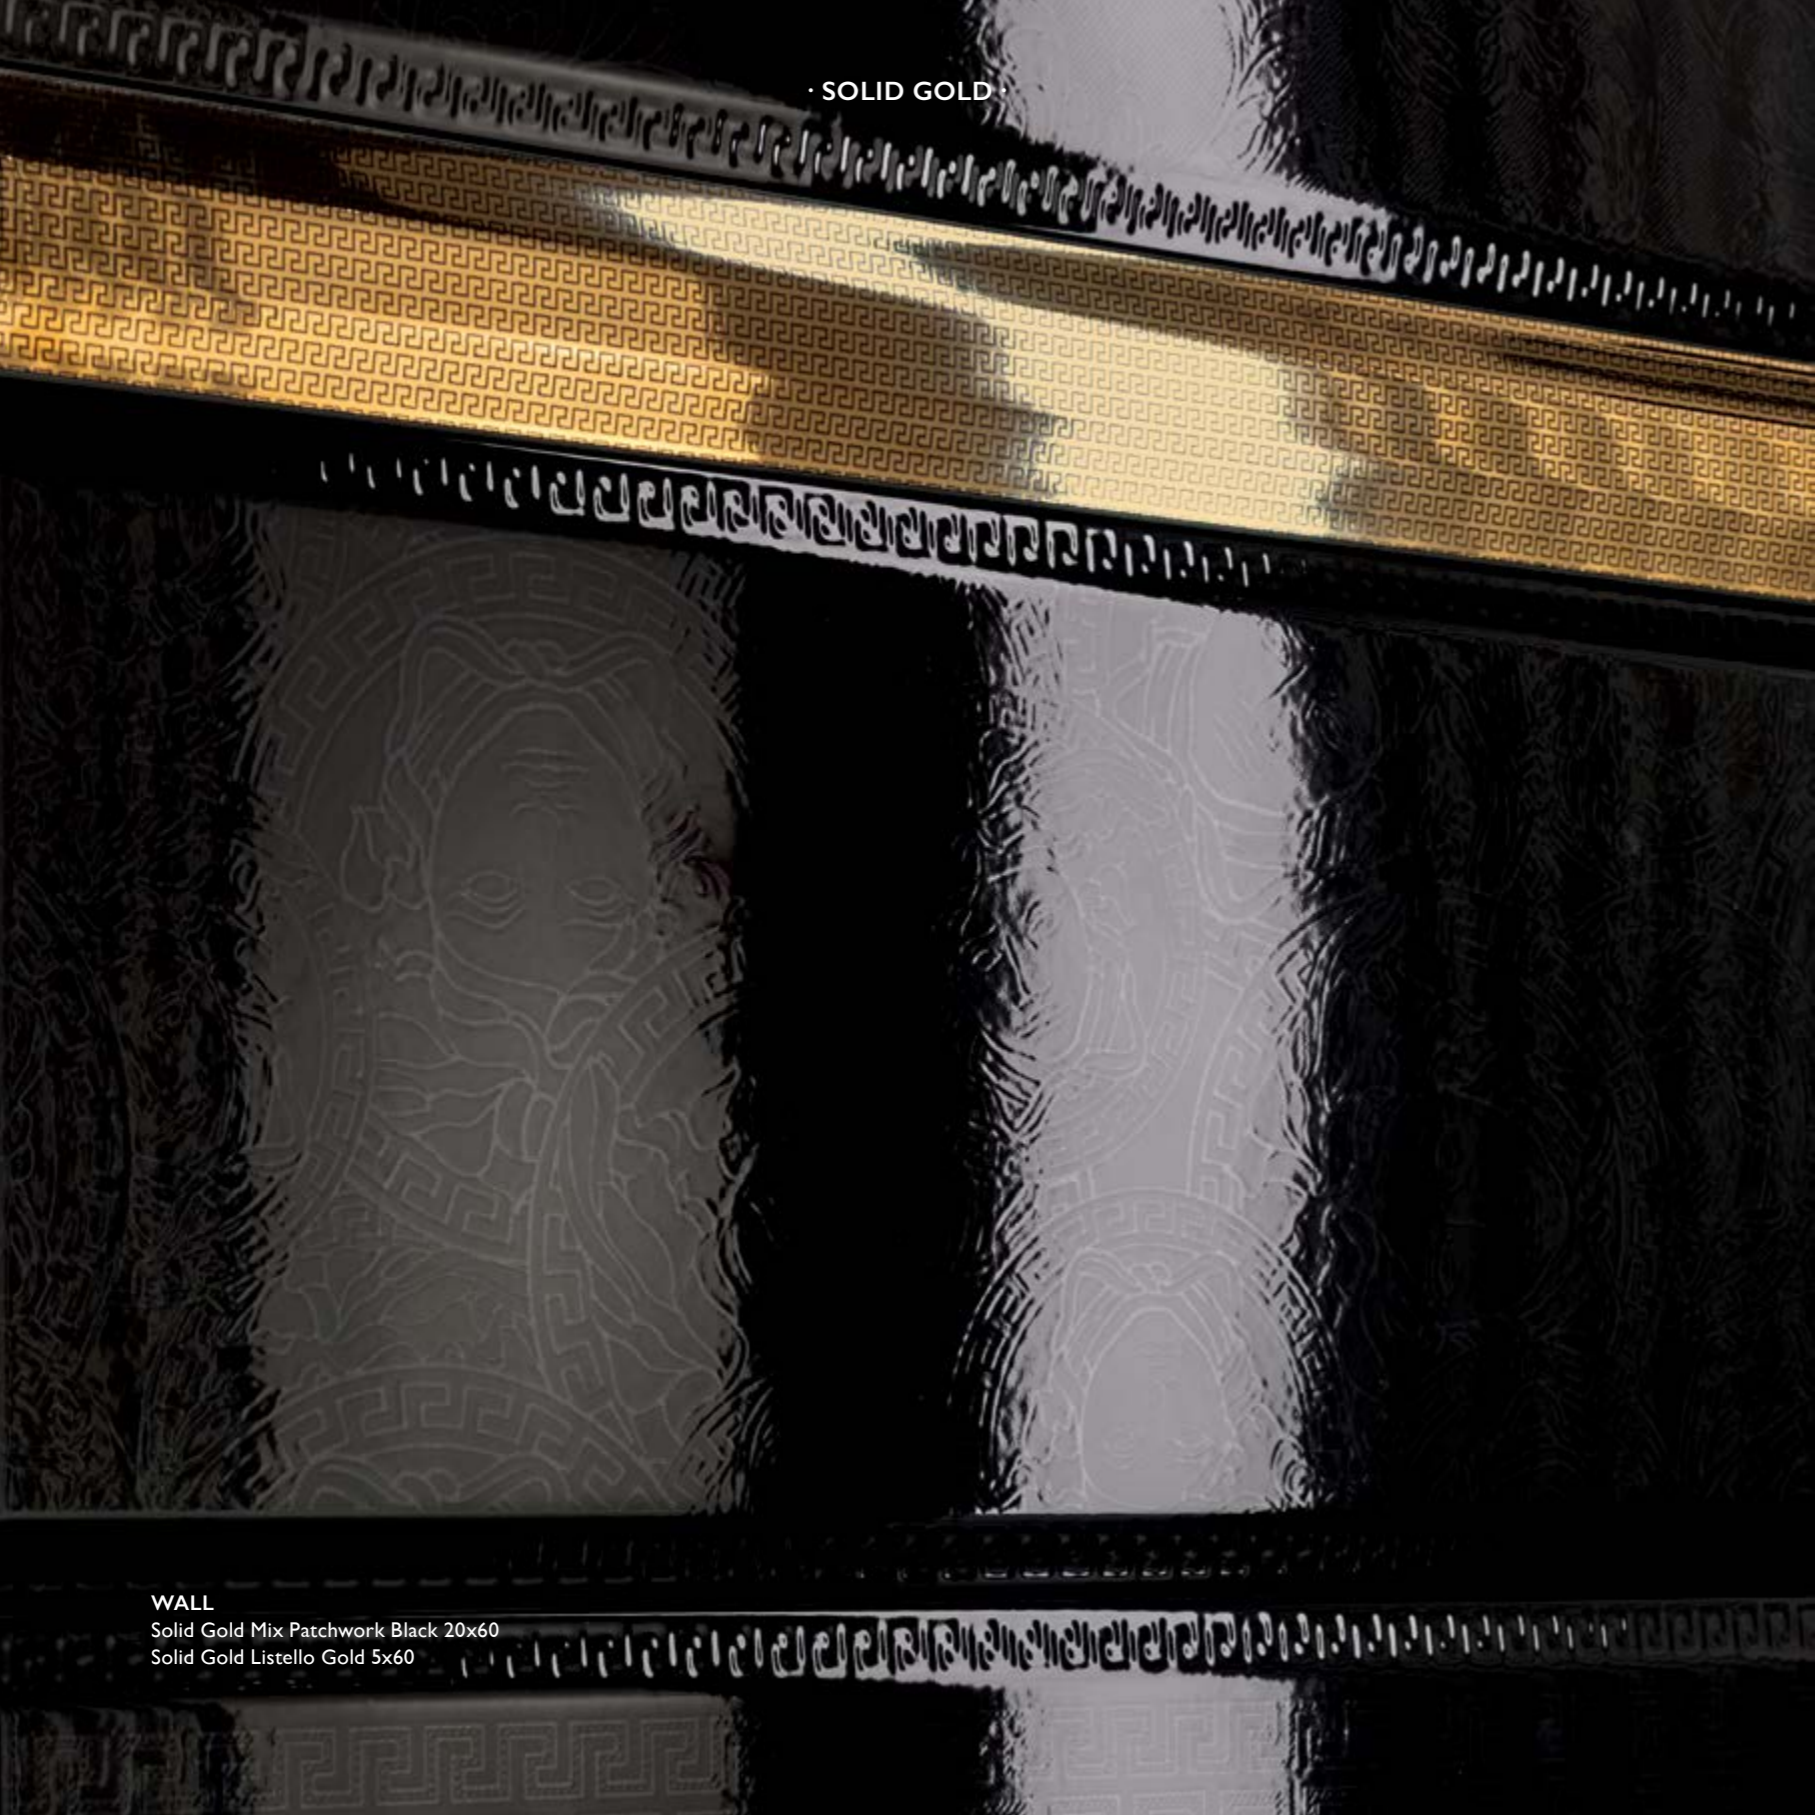

· SOLID GOLD ·

WALL

Solid Gold Mix Patchwork Black 20x60
Solid Gold Listello Gold 5x60

46

47