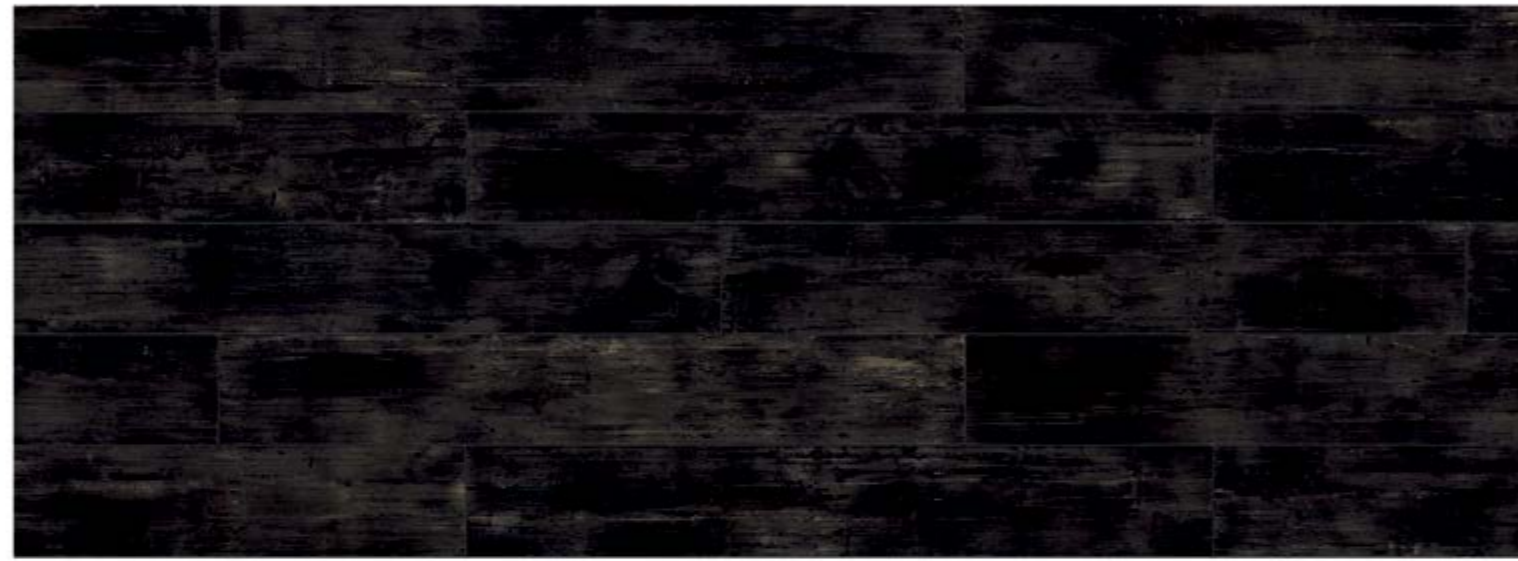

CARBON

ISO 3 - V3

263000
26,5x180

263400
20x120

PAVIMENTI DECORATI / DECORATED FLOORS