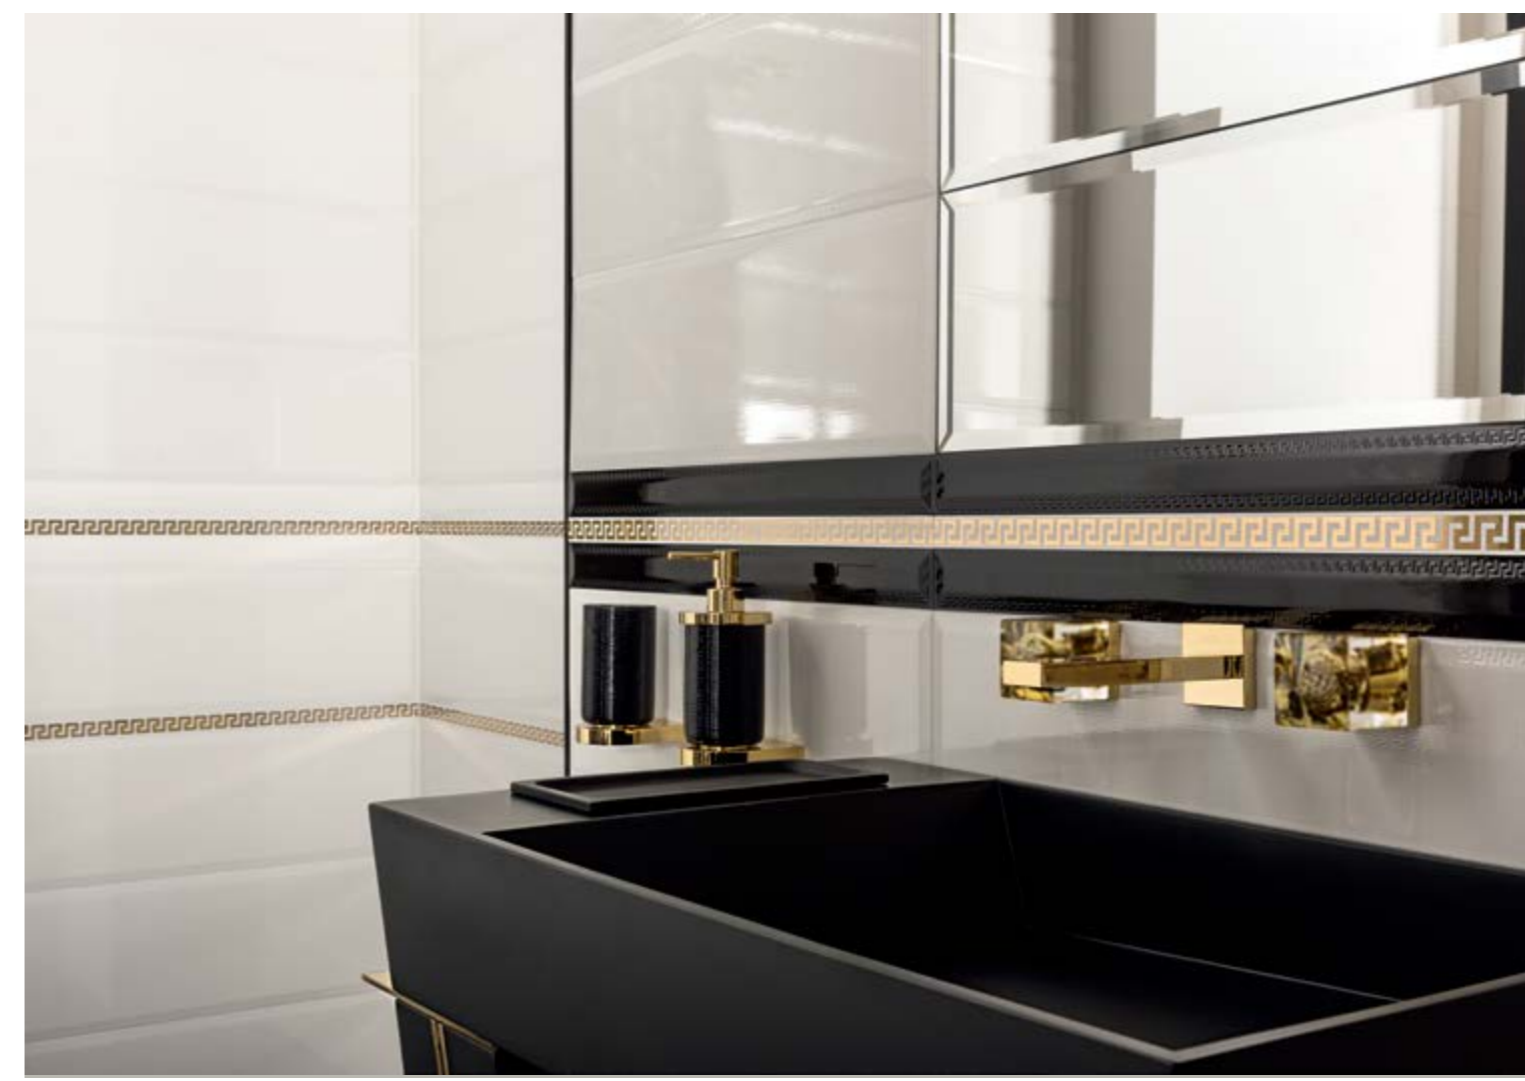

WALL
Solid Gold White 20x60
Solid Gold Specchio 20x60
Solid Gold Listello Greca White 2,5x60
Solid Gold Listello Diamantato Black 5x60