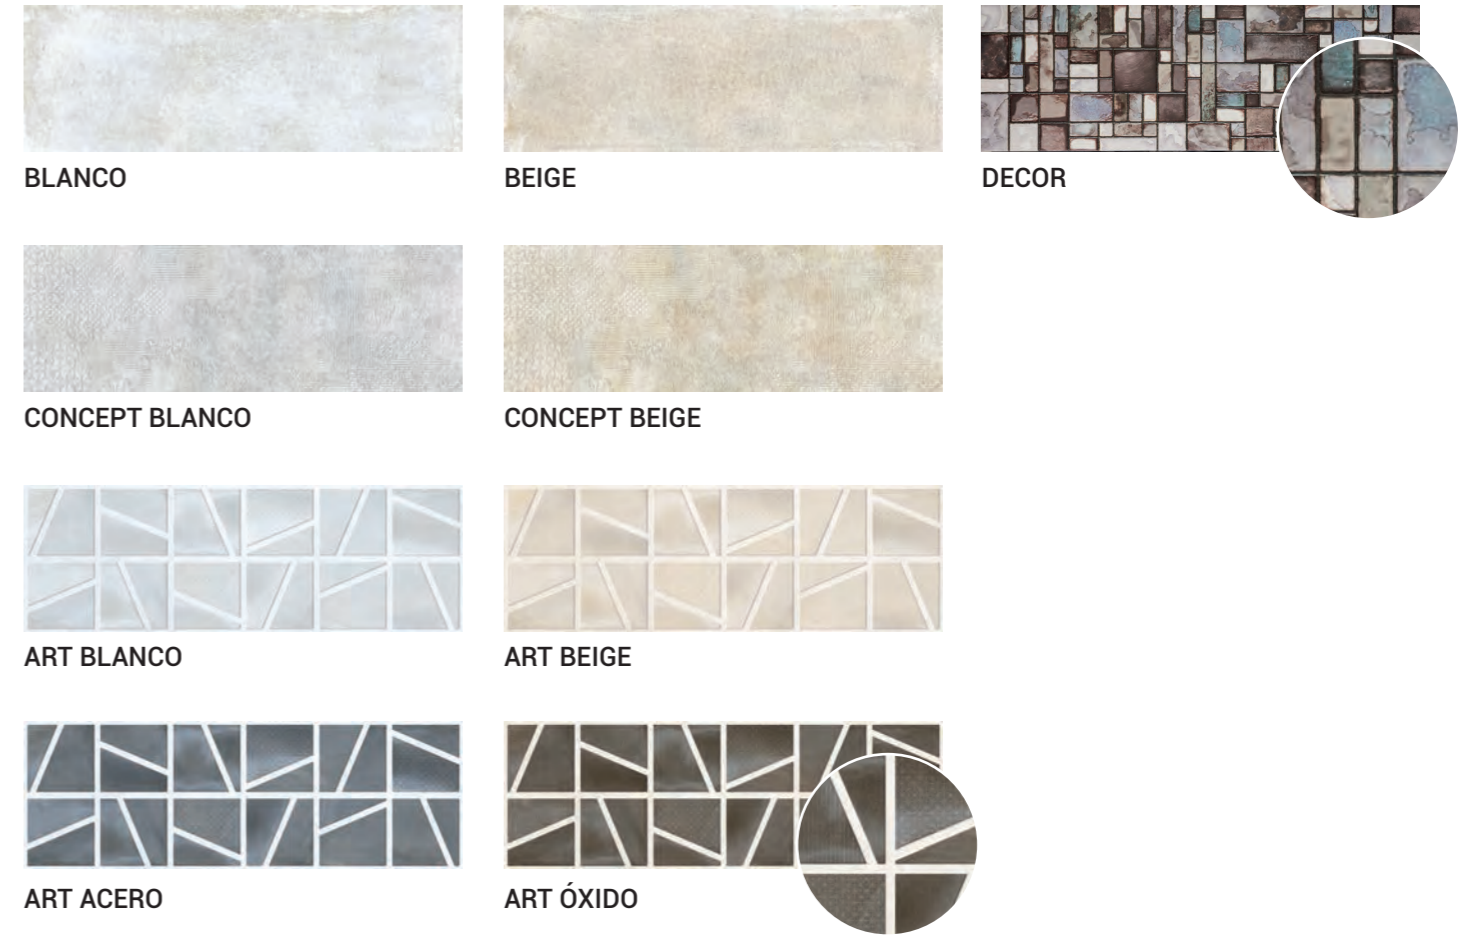

COSMOPOLITAN WHITE BODY TILE

TECHNICAL CHARACTERISTICS

SIZES

FINISHES

SHADE VARIATION

30X90 BASE: 15 PATTERNS
30X90 CONCEPT: 6 PATTERNS
30X90 ART: 1 PATTERN
30X90 DECOR: 1 PATTERN
25X70 BASE: 15 PATTERNS
25X70 CONCEPT: 3 PATTERNS
25X70 ART: 3 PATTERNS

MOSAICS & ACCESSORIES

PERFILES

ACERO PLATA	K432L00L D330
ACERO BRONCE	K432L00M D330

1,5x90
0,8"x35"

PACKING LIST

CAJA / BOX pcs m² kg	6 0,11 1,08
PALLET cj m² kg	Please ask for information

* Please ask for information / Consulte Información

WALL TILES

	30x90 12"x35"				25x70 10"x28"		
	BASE	CONCEPT	ART	DECOR	BASE	CONCEPT	ART
BLANCO	R0000292 R90D	R0000353 R90G	R0000355 R90H		R0001187 R27D	R0001193 R27G	R0001190 R27H
BEIGE	R0000293 R90D	R0000354 R90G	R0000356 R90H		R0001188 R27D	R0001194 R27G	R0001191 R27H
GRIS					R0001186 R27D	R0001192 R27G	R0001189 R27H
ACERO			R0000357 R90H				
ÓXIDO			R0000358 R90H				
DECOR				P0000387 S670			

PACKING LIST

CAJA / BOX pcs m² kg	4 1,08 17,88	4 1,08 20,4	7 1,23 19,60
PALLET cj m² kg	51 55,08 935	12 12,96 244,8	42 51,66 846

30X90