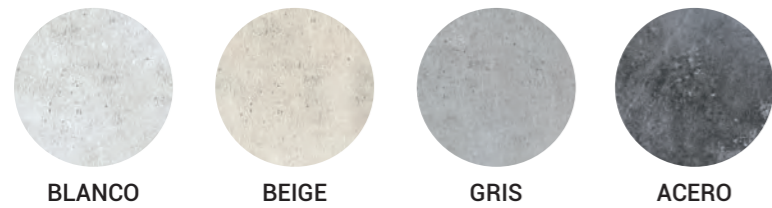

COLOURS

FLOOR TILES

	90x90 35"x35"	75x75 30"x30"	37x75 15"x30"	60x60 24"x24"		30x60 12"x24"
	NATURAL	NATURAL	NATURAL	NATURAL	ANTISLIP	NATURAL
BLANCO	P0002445 P90D	P0000645 F75D	P0000649 F37D	P0000863 F64D		P0000869 F34D
BEIGE	P0002446 P90D	P0000646 F75D	P0000650 F37D	P0000865 F64D	P0000866 F64E	P0000871 F34D
GRIS	P0002444 P90D	P0000644 F75D	P0000648 F37D	P0000862 F64D	P0000867 F64E	P0000868 F34D
ACERO	P0002447 P90D	P0000647 F75D	P0000651 F37D	P0000864 F64D		P0000870 F34D

PACKING LIST

CAJA / BOX	90x90	75x75	37x75	60x60	30x60
pcs	2	2	4	3	6
m²	1,62	1,13	1,13	1,08	1,08
kg	39,60	24,62	24,24	22,53	22,32
PALLET	24	42	48	40	40
cj	38,88	47,46	54,24	43,20	43,20
m²	974	1057	1186	924	915
kg					

90x90 35"x35"	NATURAL	NATURAL	NATURAL	NATURAL
75x75 30"x30"	NATURAL	NATURAL	NATURAL	NATURAL
37x75 15"x30"	NATURAL	NATURAL	NATURAL	NATURAL
60x60 24"x24"	NATURAL UPEC	NATURAL ANTISLIP UPEC	NATURAL ANTISLIP UPEC	NATURAL UPEC
30x60 12"x24"	NATURAL	NATURAL	NATURAL	NATURAL