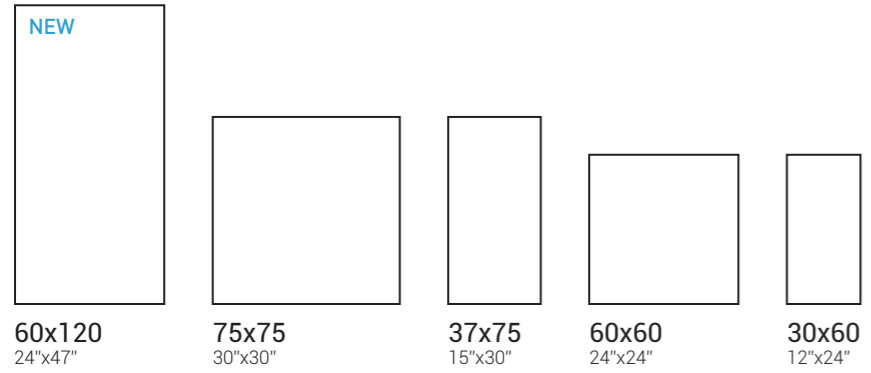

TECHNICAL CHARACTERISTICS

SIZES