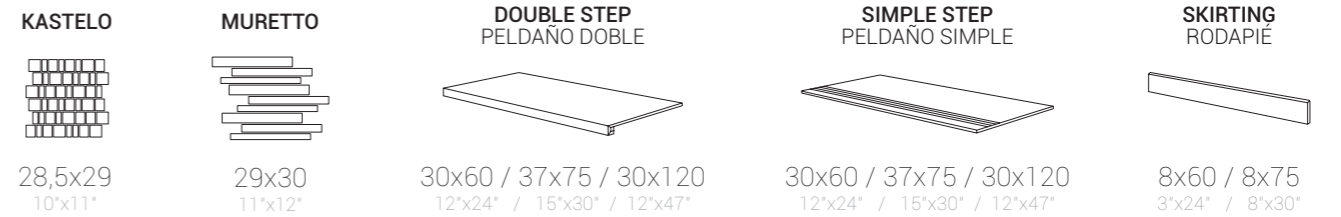

MOSAICS & ACCESSORIES

	KASTELO	MURETTO	DOUBLE STEP PELDAÑO DOBLE			SIMPLE STEP PELDAÑO SIMPLE			SKIRTING RODAPIÉ			
	28,5x29 10"x11"	29x30 11"x12"	30x60 12"x24"	37x75 15"x30"	30x120 12"x47"	30x60 12"x24"	37x75 15"x30"	30x120 12"x47"	8x60 3"x24"	8x75 3"x30"		
	NAT.	NAT.	NAT.	NAT.	ANTI.	NAT.	NAT.	ANTI.	NAT.	NAT.		
AVORIO	P0000797 S500	P0000800 S415	P0001035 D650	P0000665 S690	P0000675 S690	P0002758 S600	P0001034 D500	P0000664 S560	P0000674 S560	P0002759 S720	P0001033 S280	P0000663 S290
GREY	P0000798 S500	P0000801 S415	P0001032 D650	P0000668 S690	P0000673 S690	P0002755 S600	P0001031 D500	P0000667 S560	P0000672 S560	P0002756 S720	P0001030 S280	P0000666 S290
ÓXIDO	P0000799 S500	P0000802 S415	P0001029 D650	P0000671 S690	P0000677 S690	P0002752 S600	P0001028 D500	P0000670 S560	P0000676 S560	P0002753 S720	P0001027 S280	P0000669 S290

PACKING LIST

CAJA / BOX	KASTELO	MURETTO	DOUBLE STEP	DOUBLE STEP	DOUBLE STEP	DOUBLE STEP	DOUBLE STEP	DOUBLE STEP	DOUBLE STEP	DOUBLE STEP	DOUBLE STEP	DOUBLE STEP
pcs	9	7	2	2	Please ask for information	6	4	Please ask for information	10	10		
m²	0,74	0,61	0,36	0,56	Please ask for information	1,08	1,11	Please ask for information	0,48	0,60		
kg	16,2	11,55	7,44	12,50	Please ask for information	22,32	24,24	Please ask for information	11,50	12,90		
PALLET												
cj	Please ask for information	Please ask for information	Please ask for information	Please ask for information	Please ask for information	Please ask for information	Please ask for information	Please ask for information	Please ask for information	Please ask for information	Please ask for information	Please ask for information
m²												
kg												

* Please ask for information / Consulte Información