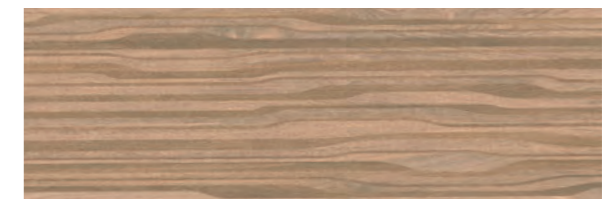

CONCEPT ROOT TITANIUM