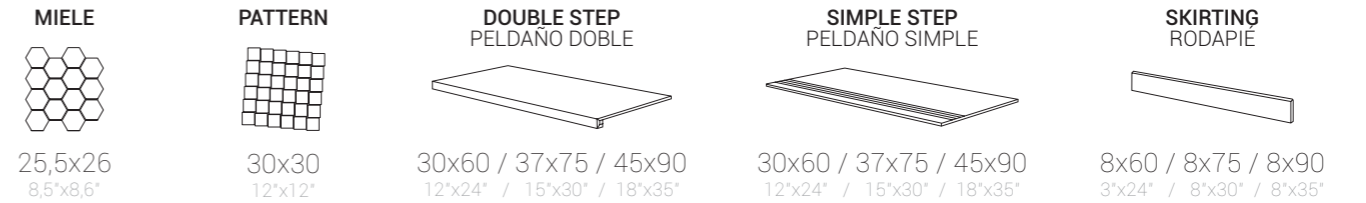

MOSAICS & ACCESSORIES

	MIELE	PATTERN	DOUBLE STEP PELDAÑO DOBLE			SIMPLE STEP PELDAÑO SIMPLE				SKIRTING RODAPIÉ			
	25,5x26 8,5"x8,6"	30x30 12"x12"	30x60 12"x24"	37x75 15"x30"	45x90 18"x35"	30x60 12"x24"	37x75 15"x30"	45x90 18"x35"	8x60 3"x24"	8x75 3"x30"	8x90 3"x35"		
	NAT.	NAT.	NAT.	ANTI.	NAT.	NAT.	NAT.	ANTI.	NAT.	NAT.	NAT.	NAT.	
BLANCO	P0000807 S510	P0000803 S415	P0001016 S650		P0000683 S690	P0003443 S720	P0001015 S500		P0000682 S560	P0003442 S600	P0001014 S280	P0000681 S290	P0003441 S370
BEIGE	P0000808 S510	P0000804 S415	P0001022 S650	P0001024 S650	P0000686 S690	P0003446 S720	P0001021 S500	P0001023 S500	P0000685 S560	P0003445 S600	P0001020 S280	P0000684 S290	P0003444 S370
GRIS	P0000809 S510	P0000805 S415	P0001013 S650	P0001026 S650	P0000680 S690	P0003440 S720	P0001012 S500	P0001025 S500	P0001025 S560	P0003439 S600	P0001011 S280	P0000678 S290	P0003438 S370
ACERO	P0000810 S510	P0000806 S415	P0001019 S650		P0000689 S690	P0003449 S720	P0001018 S500		P0000688 S560	P0003448 S600	P0001017 S280	P0000687 S290	P0003447 S370

PACKING LIST

CAJA / BOX	MIELE	PATTERN	DOUBLE STEP	DOUBLE STEP	DOUBLE STEP	SIMPLE STEP	SIMPLE STEP	SIMPLE STEP	SKIRTING	SKIRTING	SKIRTING
pcs	9	11	2	2	2	6	4	3	10	10	10
m²	0,59	1	0,36	0,56	0,81	1,08	1,11	1,22	0,48	0,60	0,72
kg	10,35	22	7,44	12,50	19,40	22,32	24,24	29,10	11,50	12,90	16,00
PALLET	Please ask for information	Please ask for information	Please ask for information	Please ask for information	Please ask for information	Please ask for information	Please ask for information	Please ask for information	Please ask for information	Please ask for information	Please ask for information
cj											
m²											
kg											

* Please ask for information / Consulte Información