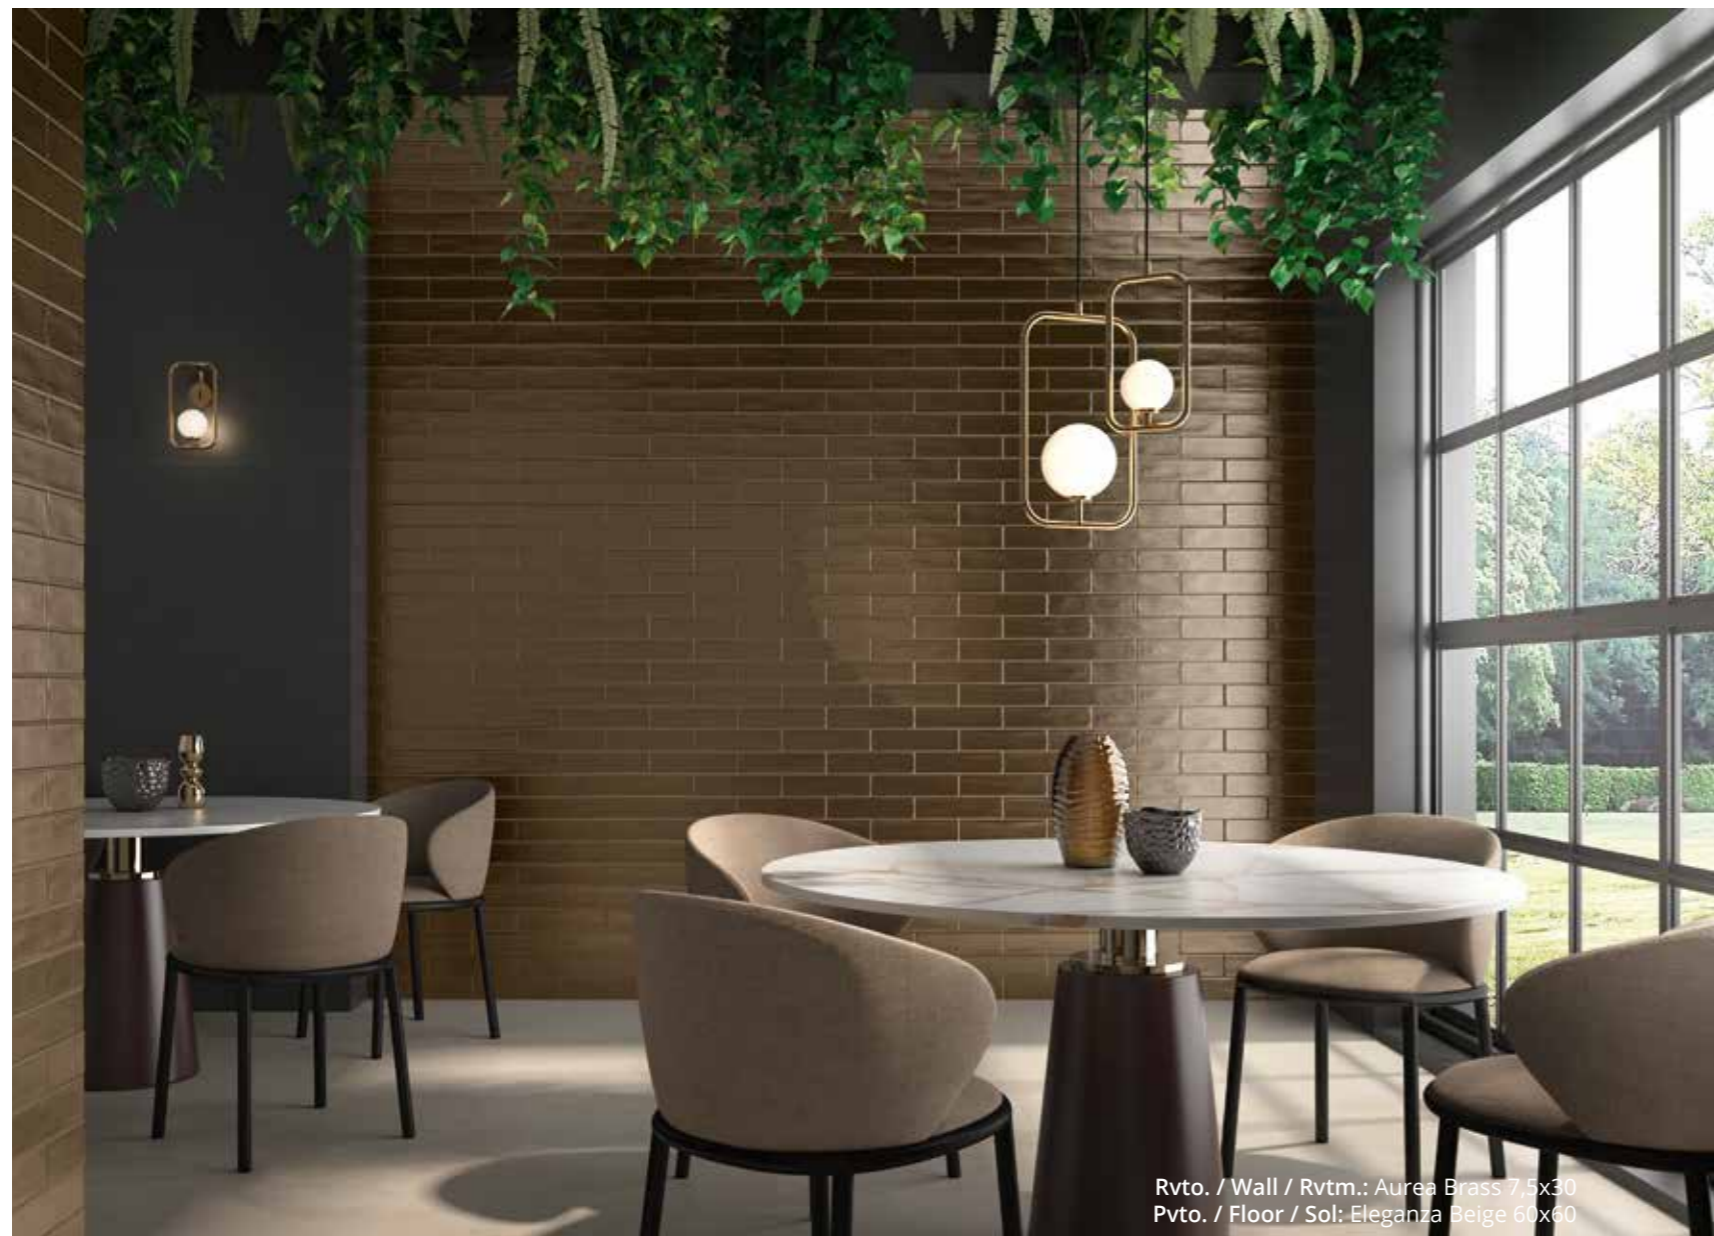

Aurea

Via aurea | Floss Aurea

Rvto. / Wall / Rvto.: Aurea Brass 7,5x30
Pvto. / Floor / Sol: Eleganza Beige 60x60